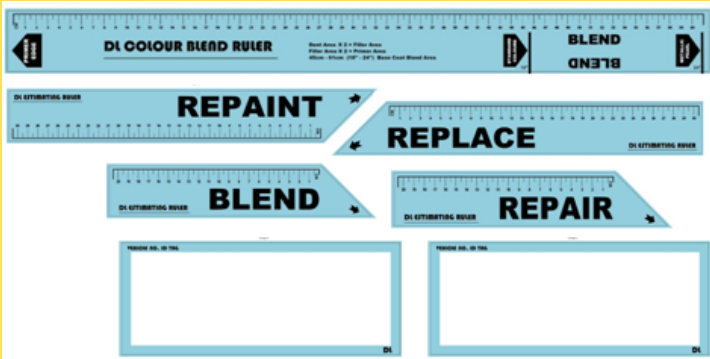

ProAtec eSkill
proateceskill@gmail.com
www.proatec.net
058056235

RM150

- 1 unit of Colour Blend Ruler
- 1 unit of Replace Ruler
- 1 unit of Repair Ruler
- 1 unit of Blend Ruler
- 1 unit of Repaint Ruler
- 2 units of Vehicle Number ID Tag

MAGNETIC ESTIMATING KIT

EASIER . SIMPLER . BETTER
ONE PHOTO TELLS THE WHOLE STORY

- You can easily explain to your customers / adjuster officers/desktop assessors
- the need to repair/ replace the body panels
 - the need to blend the adjacent body panels
 - to show the gap between panels

RM150

- 1 unit of Colour Blend Ruler
- 1 unit of Replace Ruler
- 1 unit of Repair Ruler
- 1 unit of Blend Ruler
- 1 unit of Repaint Ruler
- 2 units of Vehicle Number ID Tag

MAGNETIC ESTIMATING KIT

EASIER . SIMPLER . BETTER
ONE PHOTO TELLS THE WHOLE STORY

- You can easily explain to your customers / adjuster officers/desktop assessors
- the need to repair/ replace the body panels
 - the need to blend the adjacent body panels
 - to show the gap between panels