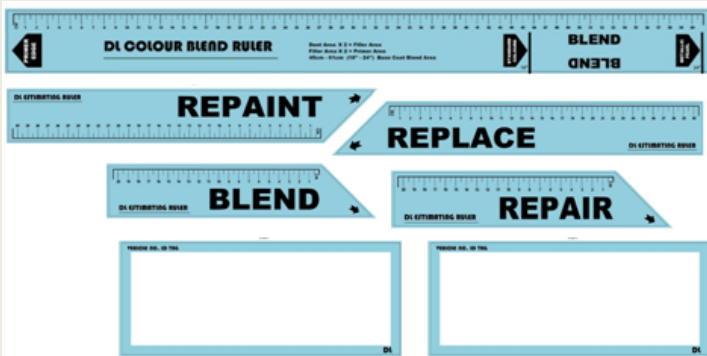

ProAtec eSkill
proateceskill@gmail.com
www.proatec.net
058056235

RM150

- 1 unit of Colour Blend Ruler
- 1 unit of Replace Ruler
- 1 unit of Repair Ruler
- 1 unit of Blend Ruler
- 1 unit of Repaint Ruler
- 2 units of Vehicle Number ID Tag

MAGNETIC ESTIMATING KIT

EASIER . SIMPLER . BETTER
ONE PHOTO TELLS THE WHOLE STORY

- You can easily explain to your customers / adjuster officers/desktop assessors
- the need to repair/ replace the body panels
 - the need to blend the adjacent body panels
 - to show the gap between panels

RM150

- 1 unit of Colour Blend Ruler
- 1 unit of Replace Ruler
- 1 unit of Repair Ruler
- 1 unit of Blend Ruler
- 1 unit of Repaint Ruler
- 2 units of Vehicle Number ID Tag

MAGNETIC ESTIMATING KIT

EASIER . SIMPLER . BETTER
ONE PHOTO TELLS THE WHOLE STORY

- You can easily explain to your customers / adjuster officers/desktop assessors
- the need to repair/ replace the body panels
 - the need to blend the adjacent body panels
 - to show the gap between panels